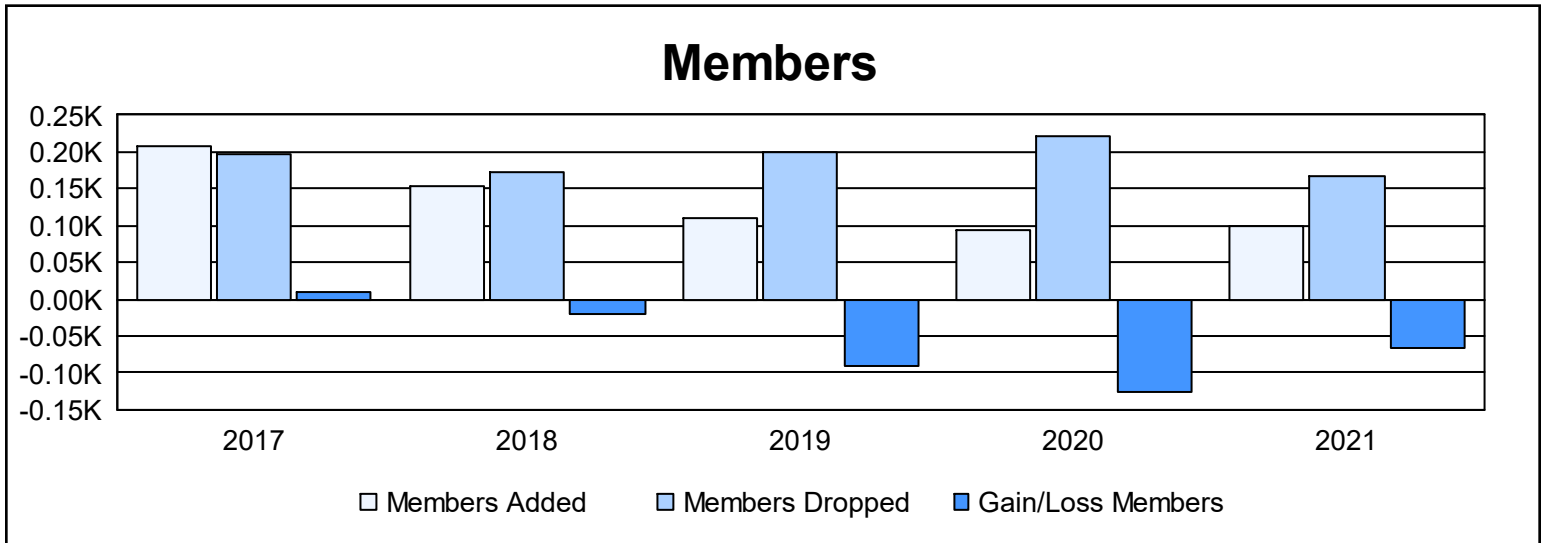

Year	New Clubs	Dropped Clubs	Gain/ Loss Clubs	New Members	Charter Members	Reinstate Members	Transfer Members	Total Member Added	Total Members Dropped	Gain/ Loss Members
2016-2017	0	2	-2	202	0	3	2	207	196	11
2017-2018	0	0	0	151	1	1	1	154	173	-19
2018-2019	0	1	-1	108	0	2	0	110	200	-90
2019-2020	0	3	-3	90	0	2	3	95	221	-126
2020-2021	0	2	-2	92	0	2	6	100	166	-66
<b>Average</b>	<b>0</b>	<b>2</b>	<b>-2</b>	<b>129</b>	<b>0</b>	<b>2</b>	<b>2</b>	<b>133</b>	<b>191</b>	<b>-58</b>

### Membership Composition June 2021 Cumulative