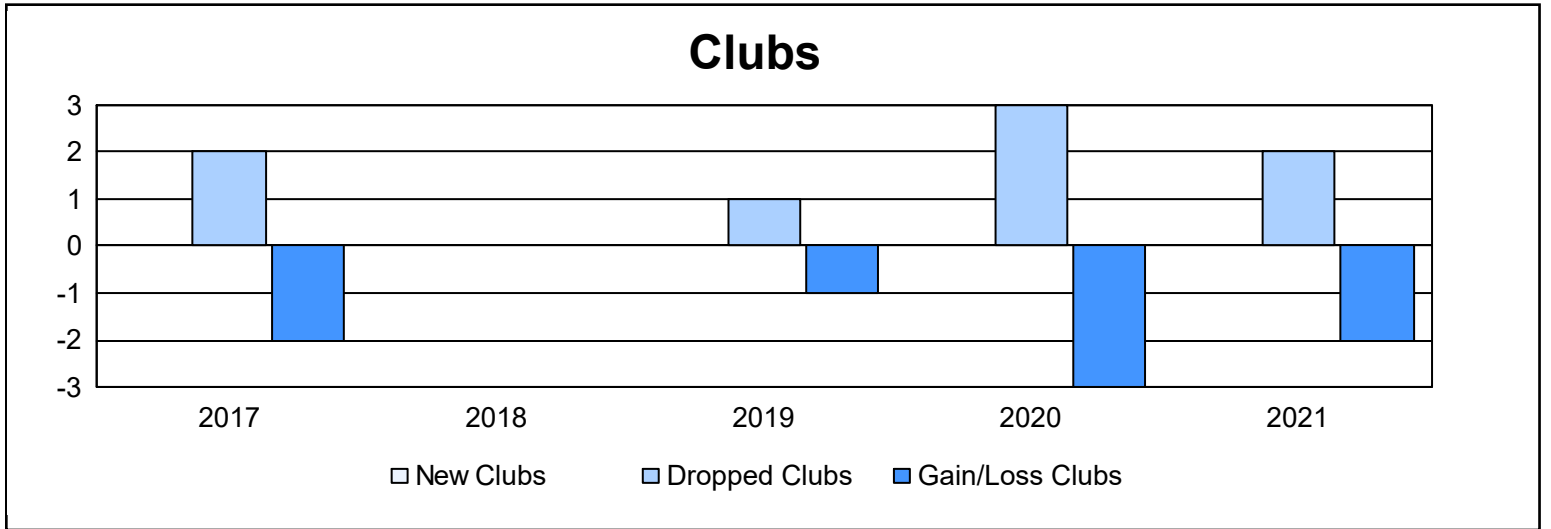

Year	New Clubs	Dropped Clubs	Gain/ Loss Clubs	New Members	Charter Members	Reinstate Members	Transfer Members	Total Member Added	Total Members Dropped	Gain/ Loss Members
2016-2017	0	2	-2	202	0	3	2	207	196	11
2017-2018	0	0	0	151	1	1	1	154	173	-19
2018-2019	0	1	-1	108	0	2	0	110	200	-90
2019-2020	0	3	-3	90	0	2	3	95	221	-126
2020-2021	0	2	-2	92	0	2	6	100	166	-66
<b>Average</b>	<b>0</b>	<b>2</b>	<b>-2</b>	<b>129</b>	<b>0</b>	<b>2</b>	<b>2</b>	<b>133</b>	<b>191</b>	<b>-58</b>

### Membership Composition June 2021 Cumulative