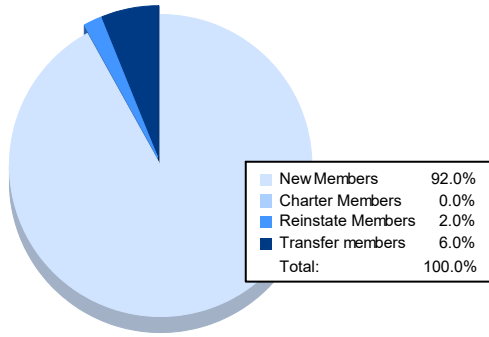

Year	New Clubs	Dropped Clubs	Gain/ Loss Clubs	New Members	Charter Members	Reinstate Members	Transfer Members	Total Member Added	Total Members Dropped	Gain/ Loss Members
2016-2017	0	2	-2	202	0	3	2	207	196	11
2017-2018	0	0	0	151	1	1	1	154	173	-19
2018-2019	0	1	-1	108	0	2	0	110	200	-90
2019-2020	0	3	-3	90	0	2	3	95	221	-126
2020-2021	0	2	-2	92	0	2	6	100	166	-66
<b>Average</b>	<b>0</b>	<b>2</b>	<b>-2</b>	<b>129</b>	<b>0</b>	<b>2</b>	<b>2</b>	<b>133</b>	<b>191</b>	<b>-58</b>

### Membership Composition June 2021 Cumulative